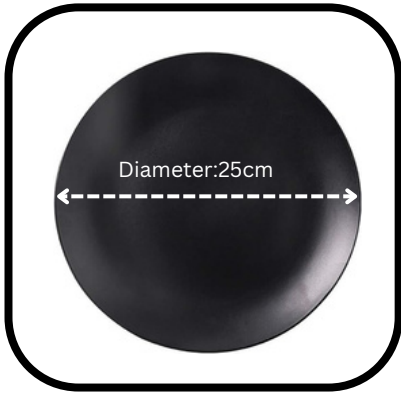

PLATES

PA322...6004049046955
PLATE IRONSTONE 10"
Pack30pcs/ctn
16004049046952