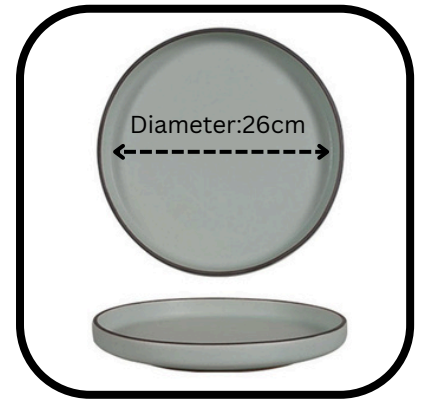

PA332...6004049047754
DINNER PLATE 10"
GREY GOLD RIMMED
Pack18pcs/ctn
16004049047751