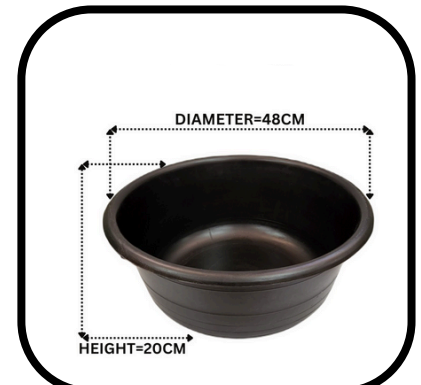

PL401...6004049046917
PLASTIC BASIN 48CM, 815G
16004049046914