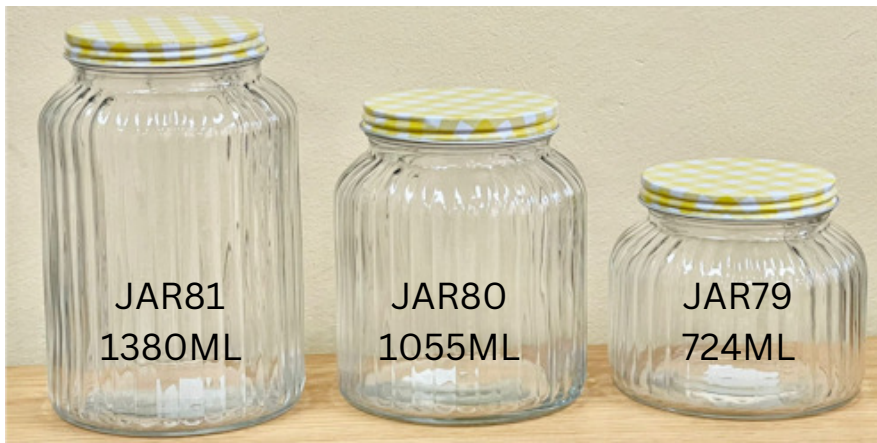

STOCK CODE: JAR81
6004049040625
ORIO JAR YELLOW
1380ML
Pack24pcs/ctn
16004049040622

STOCK CODE: JAR80
6004049040618
ORIO JAR YELLOW
1055ML
Pack36pcs/ctn
16004049040615

STOCK CODE: JAR79
6004049040601
ORIO JAR YELLOW
724ML
Pack48pcs/ctn
16004049040608